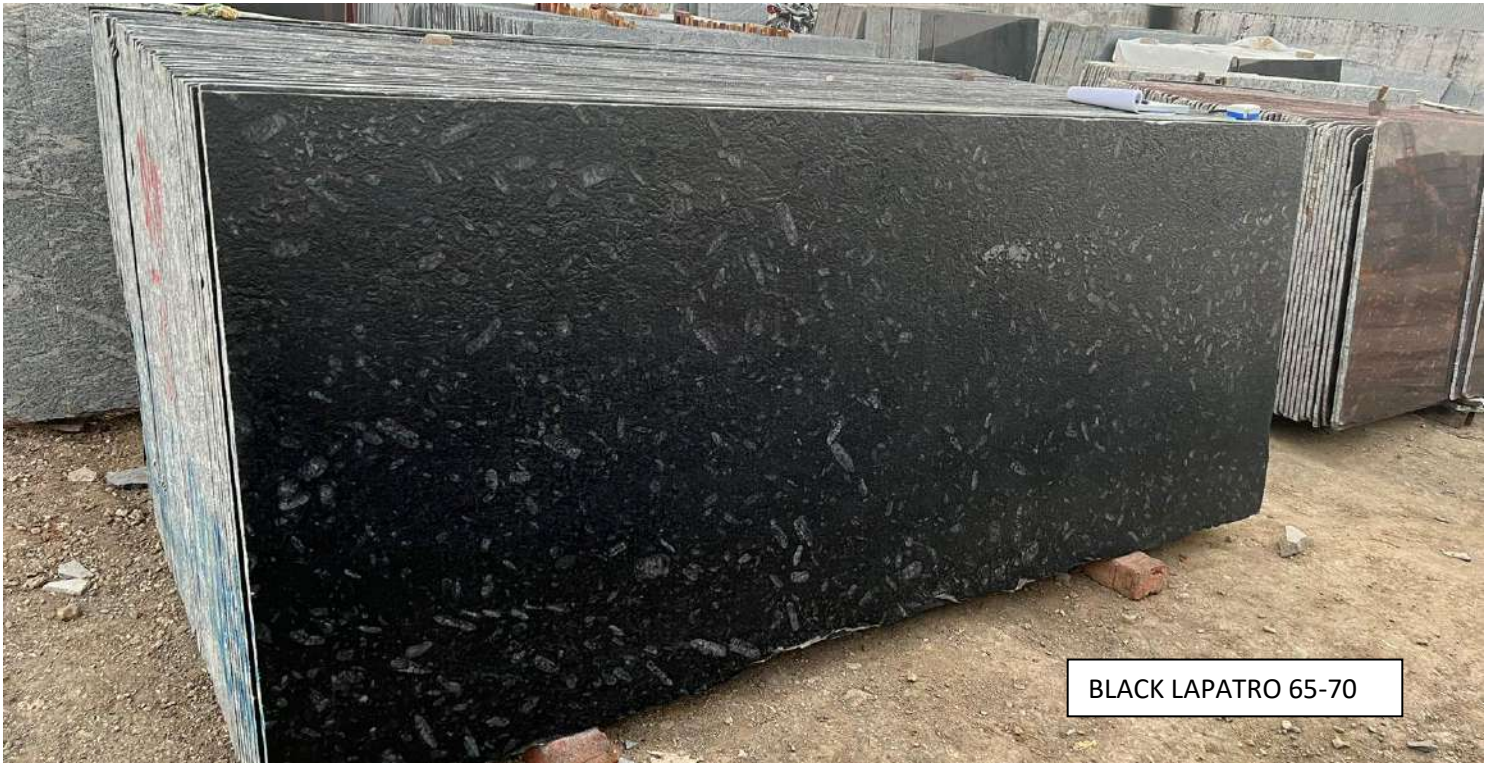

GRANITES :

MAJESTIC BLACK 55-58

BLACK LAPATRO 66-70

BLACK PEARL 55-

BLACK LAPATRO 65-70

FOREST BLACK 58-63

FISH BLACK 60-80

MARKINO 60-68